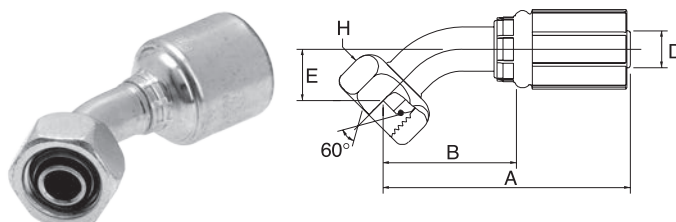

## BSP FBSPORX45

Female BSP 'O' ring swivel. 60° cone.  
45° swept elbow.

↻			🌀	↔				📐
D				A	B	E	H	REF.
-size	DN	"		mm	mm	mm	mm	G
-4	6	1/4	G 1/4" - 19 BSP	57.7	31.6	11.7	19.0	4G4FBSPORX45
-4	6	1/4	G 3/8" - 19 BSP	63.8	37.8	17.8	22.0	4G6FBSPORX45
-5	8	5/16	G 3/8" - 19 BSP	66.6	38.6	16.8	22.0	5G6FBSPORX45
-6	10	3/8	G 3/8" - 19 BSP	67.1	39.1	15.4	22.0	6G6FBSPORX45
-6	10	3/8	G 1/2" - 14 BSP	71.0	43.0	19.3	22.0	6G8FBSPORX45
-8	12	1/2	G 1/2" - 14 BSP	81.5	44.0	17.0	27.0	8G8FBSPORX45
-8	12	1/2	G 5/8" - 14 BSP	89.8	52.3	23.0	30.0	8G10FBSPORX45
-10	16	5/8	G 5/8" - 14 BSP	89.6	52.1	21.3	30.0	10G10FBSPORX45
-10	16	5/8	G 3/4" - 14 BSP	99.5	62.0	31.2	32.0	10G12FBSPORX45
-12	20	3/4	G 3/4" - 14 BSP	115.4	64.4	28.3	32.0	12G12FBSPORX45
-16	25	1	G 1" - 11 BSP	135.6	78.8	30.9	41.0	16G16FBSPORX45
-20	32	1.1/4	G 1.1/4" - 11 BSP	161.9	102.9	37.5	50.0	20G20FBSPORX45

Unless otherwise stated the coupling meets the pressure rating requirements of the respective international standard.